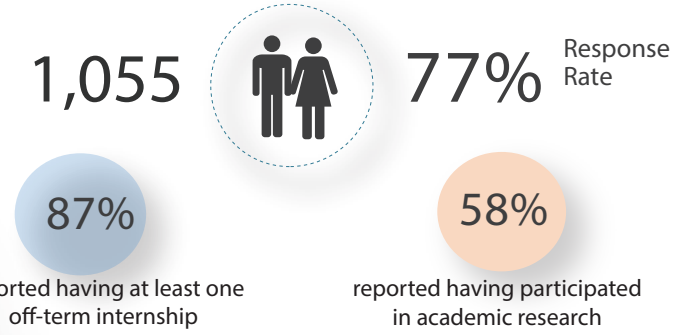

Center for Professional Development
<https://sites.dartmouth.edu/cpd/>