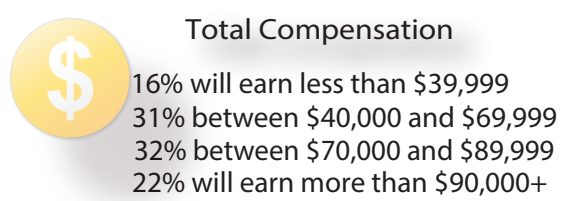

Center for Professional Development
<https://sites.dartmouth.edu/cpd/>