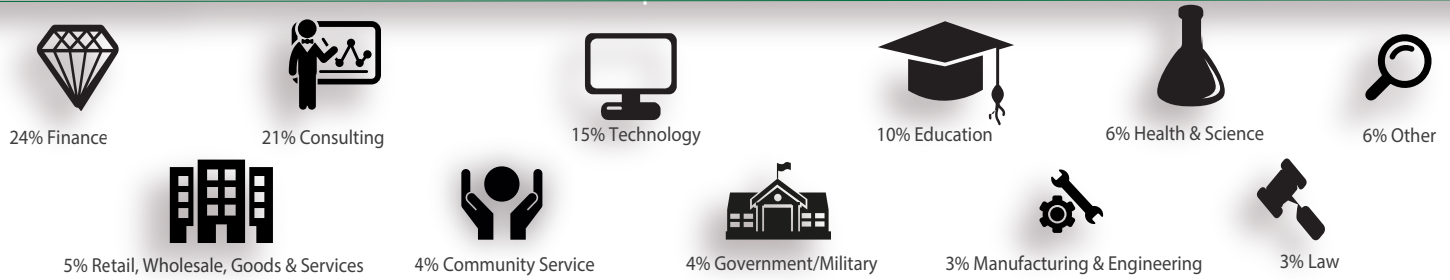

Center for Professional Development
<https://sites.dartmouth.edu/cpd/>

Top Industries

Top Graduate Schools

Top US Cities/States

Top Foreign Countries/Regions

- Australia
- France
- Germany
- Guatemala
- Hong Kong
- Kyrgyzstan
- Lesotho
- Mongolia
- China
- Russia
- Singapore
- Ukraine

Top Employers

Median Salary Range by Industry			
Community Service	\$20000-29999	Health & Science	\$40000-49999
Consulting	\$80000-89999	Law	\$40000-49999
Education	\$30000-39999	Manufacturing & Engineering	\$70000-79999
Finance	\$80000-89999	Retail, Wholesale, Goods & Services	\$60000-69999
Government/Military	\$30000-39999	Technology	\$90000+
		Other	\$50000-59999