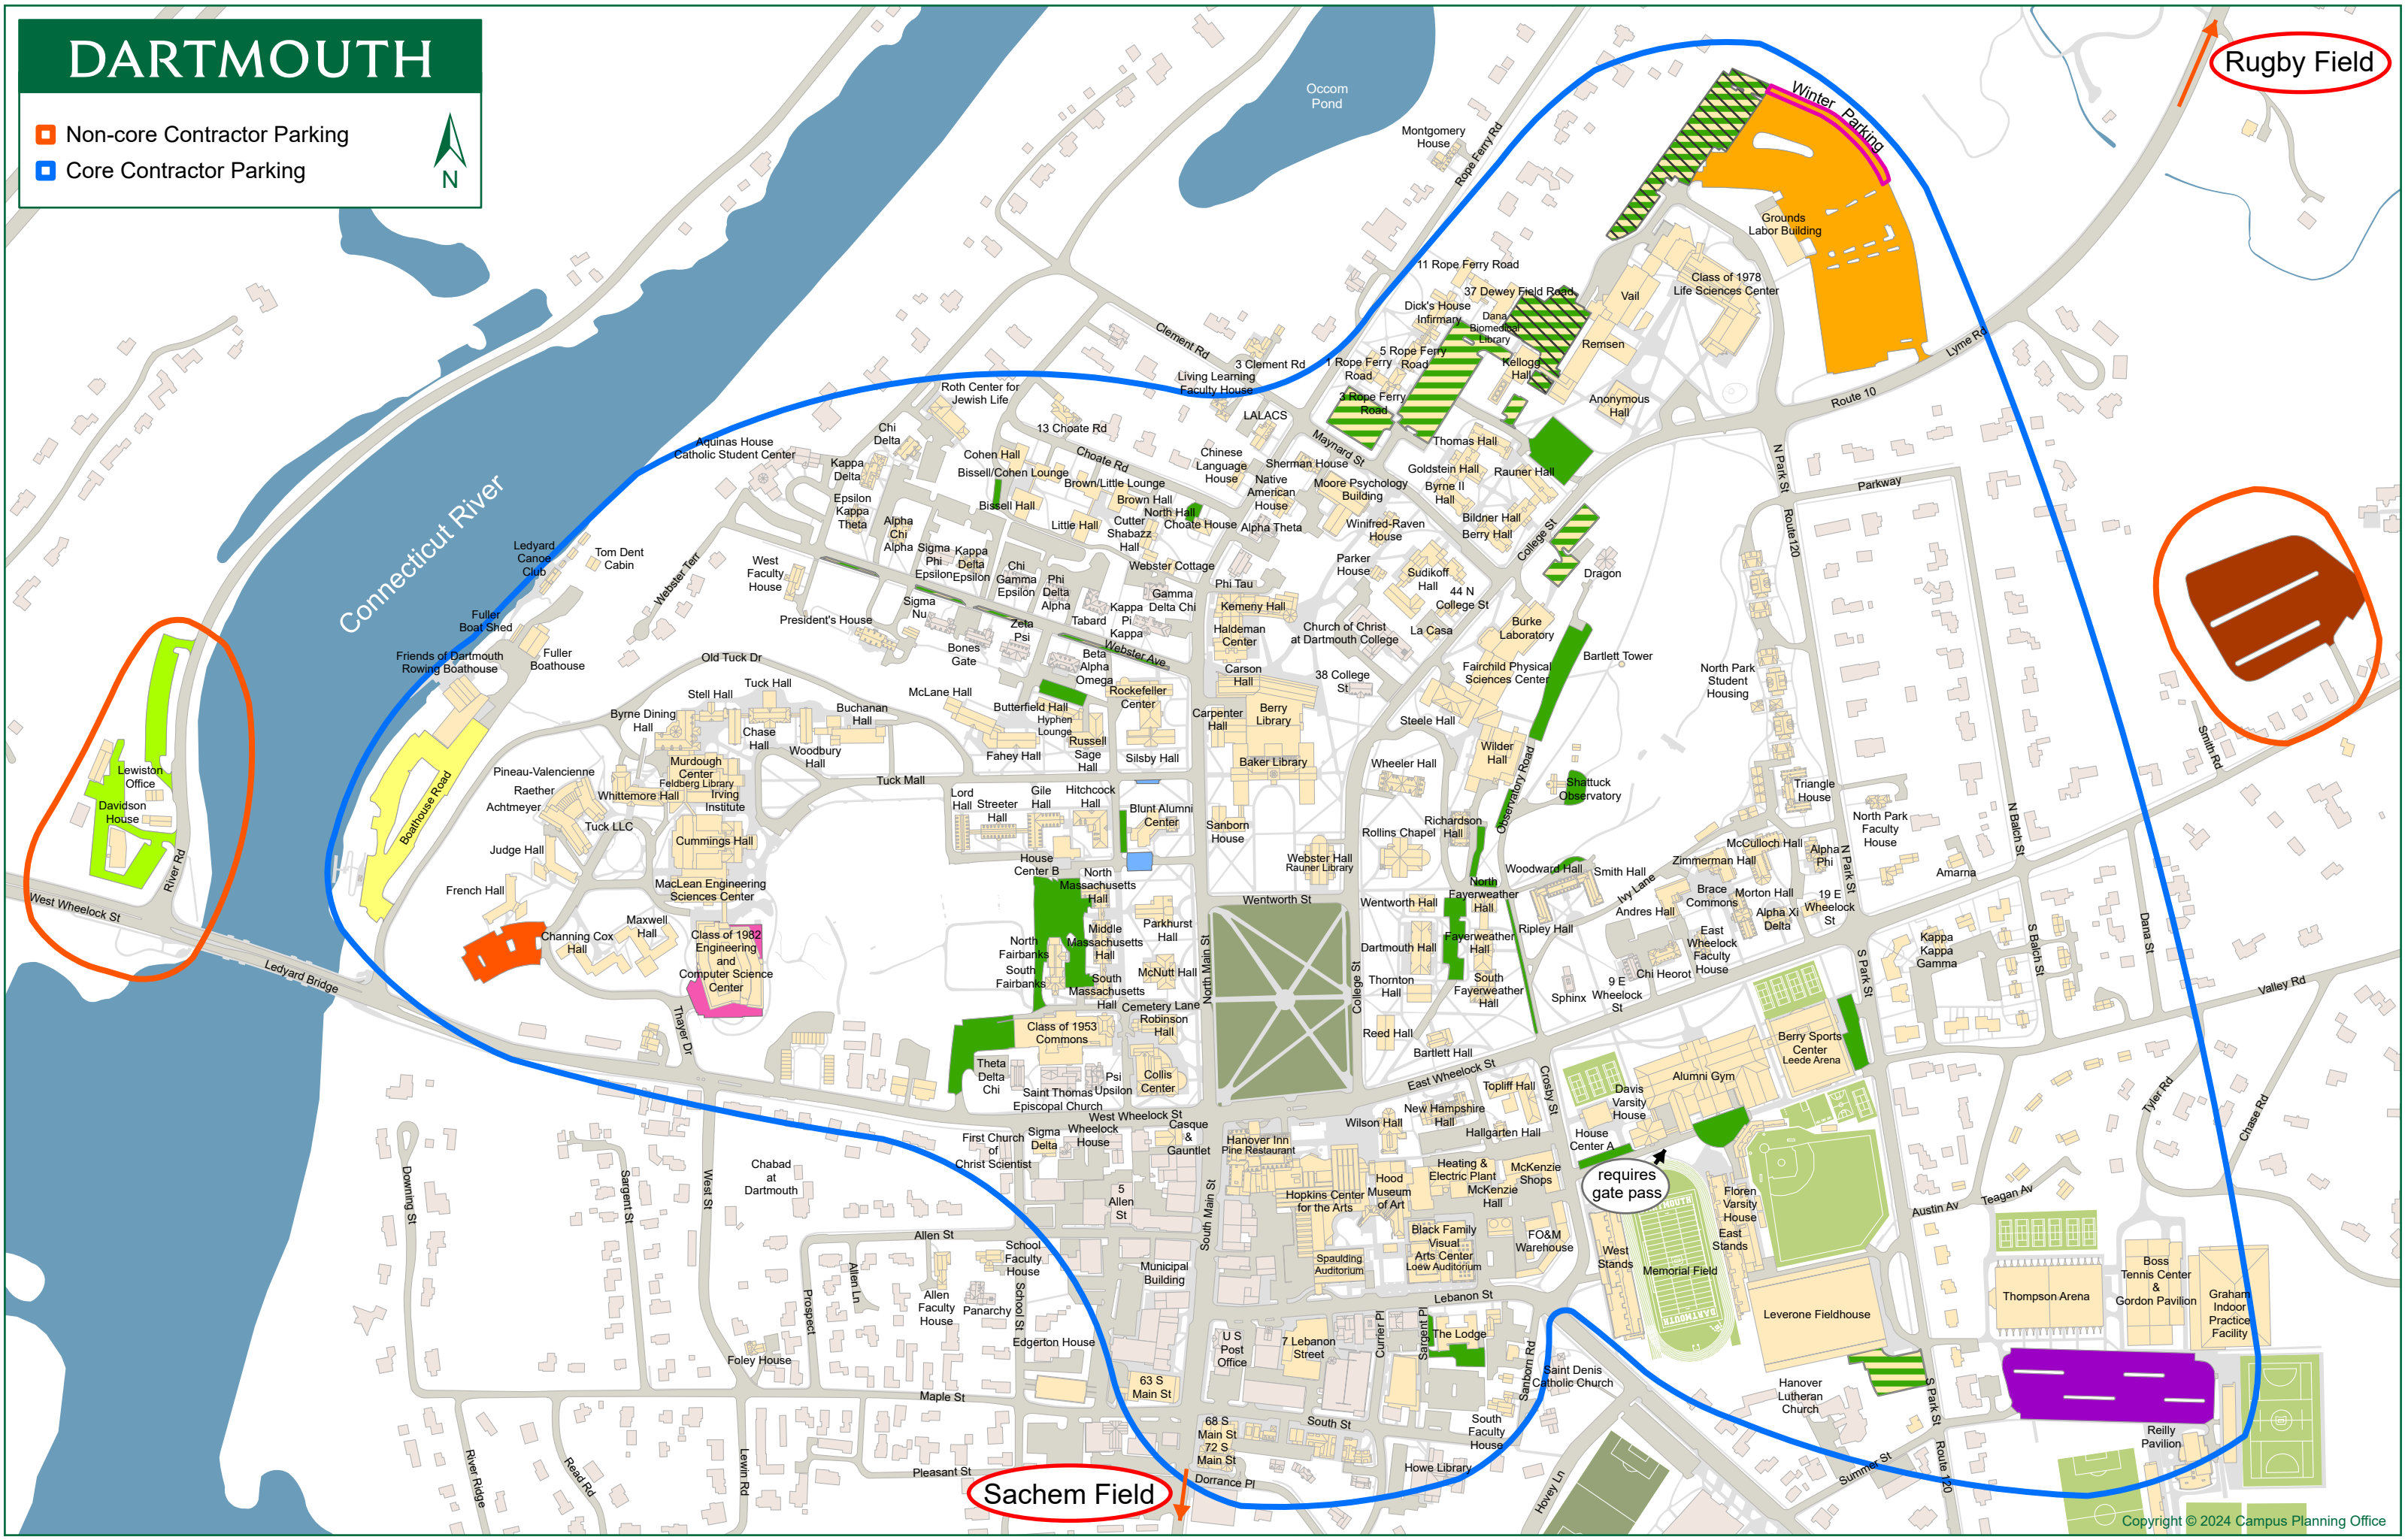

# DARTMOUTH

- Non-core Contractor Parking
- Core Contractor Parking

Rugby Field

Sachem Field

requires gate pass